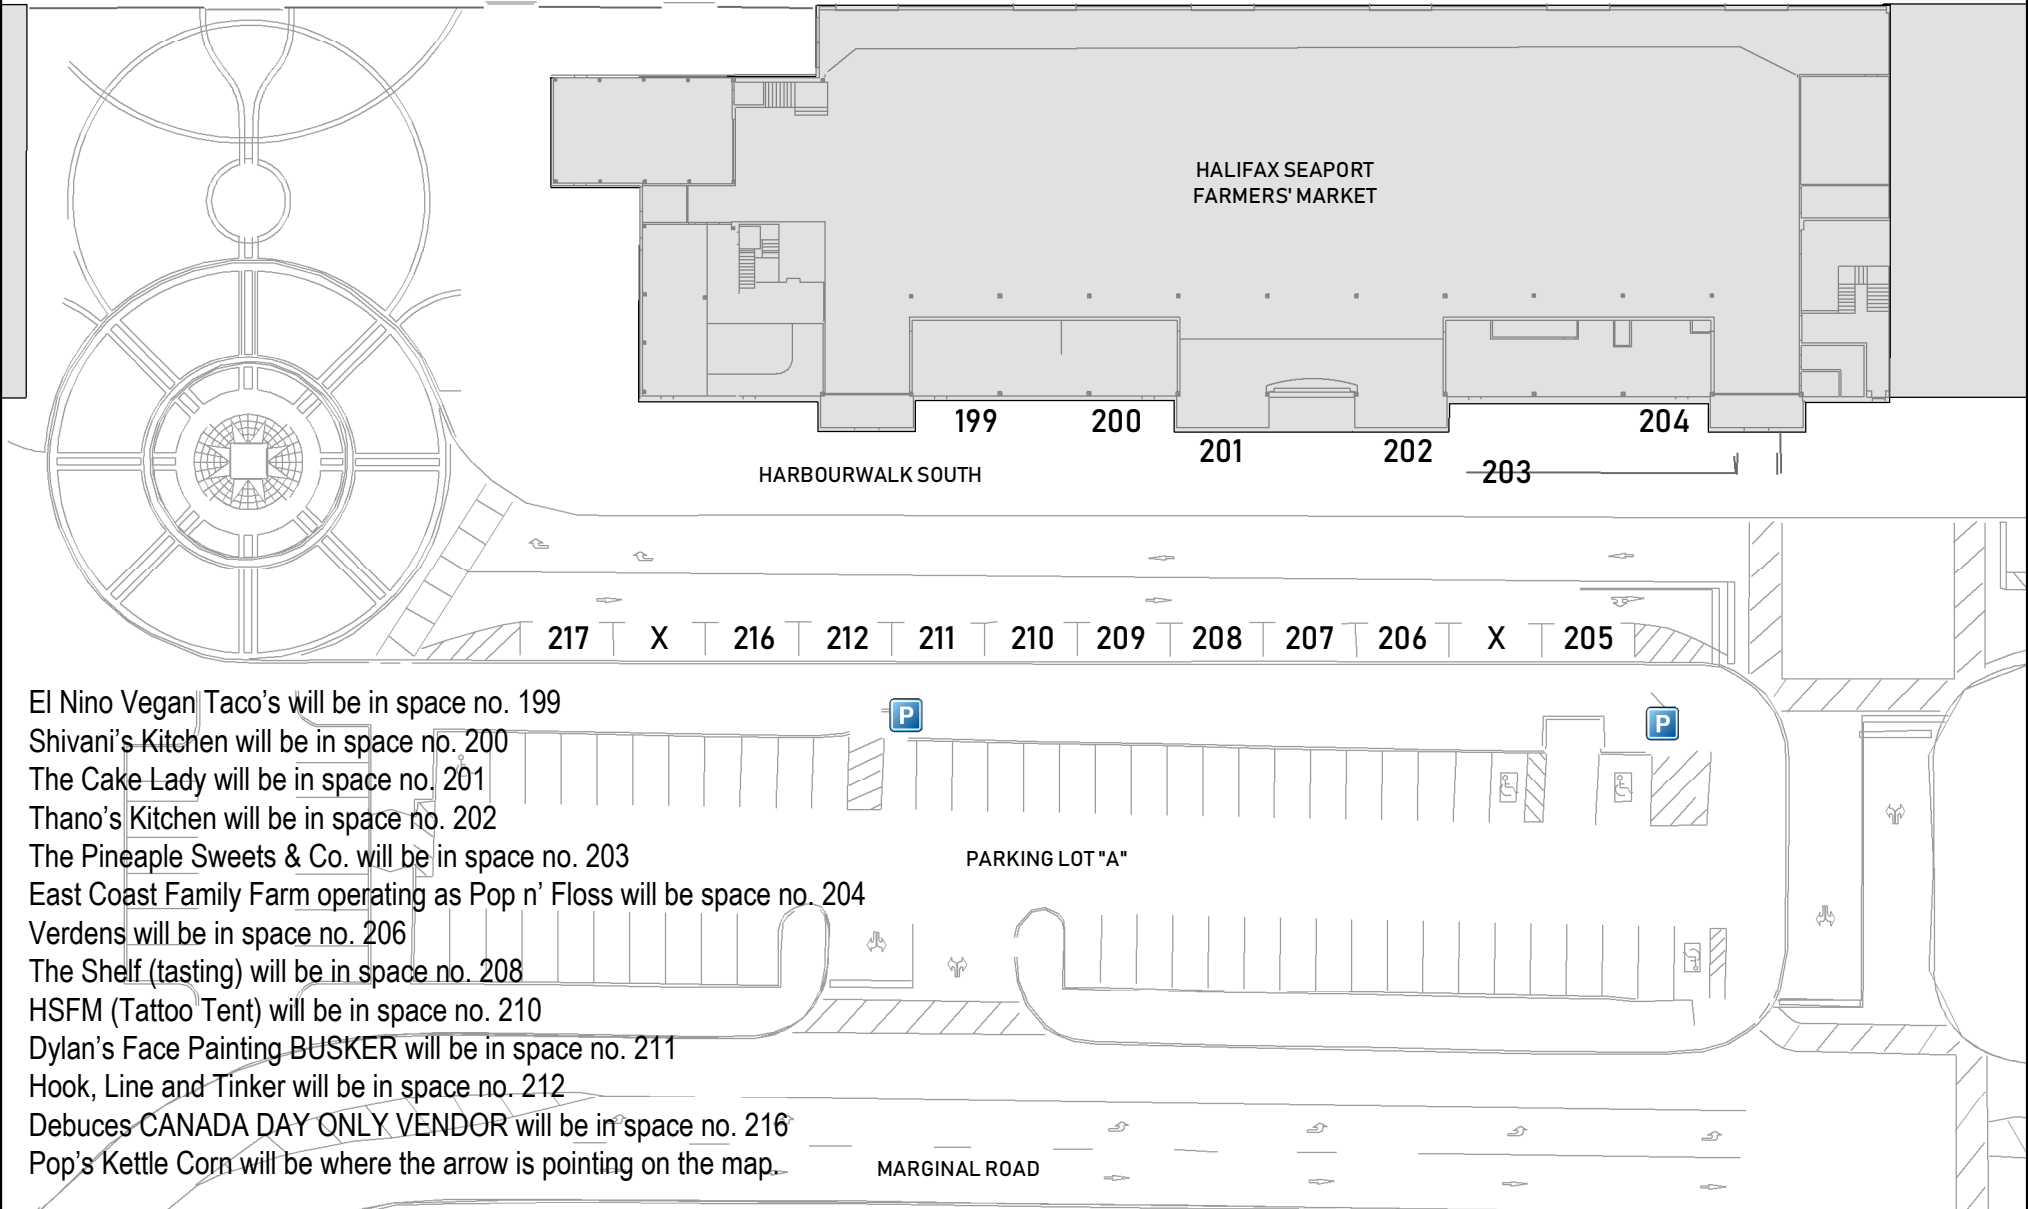

HALIFAX HARBOUR

- El Nino Vegan Taco's will be in space no. 199
- Shivani's Kitchen will be in space no. 200
- The Cake Lady will be in space no. 201
- Thano's Kitchen will be in space no. 202
- The Pineapple Sweets & Co. will be in space no. 203
- East Coast Family Farm operating as Pop n' Floss will be space no. 204
- Verdens will be in space no. 206
- The Shelf (tasting) will be in space no. 208
- HSFM (Tattoo Tent) will be in space no. 210
- Dylan's Face Painting BUSKER will be in space no. 211
- Hook, Line and Tinker will be in space no. 212
- Debuc's CANADA DAY ONLY VENDOR will be in space no. 216
- Pop's Kettle Corn will be where the arrow is pointing on the map.