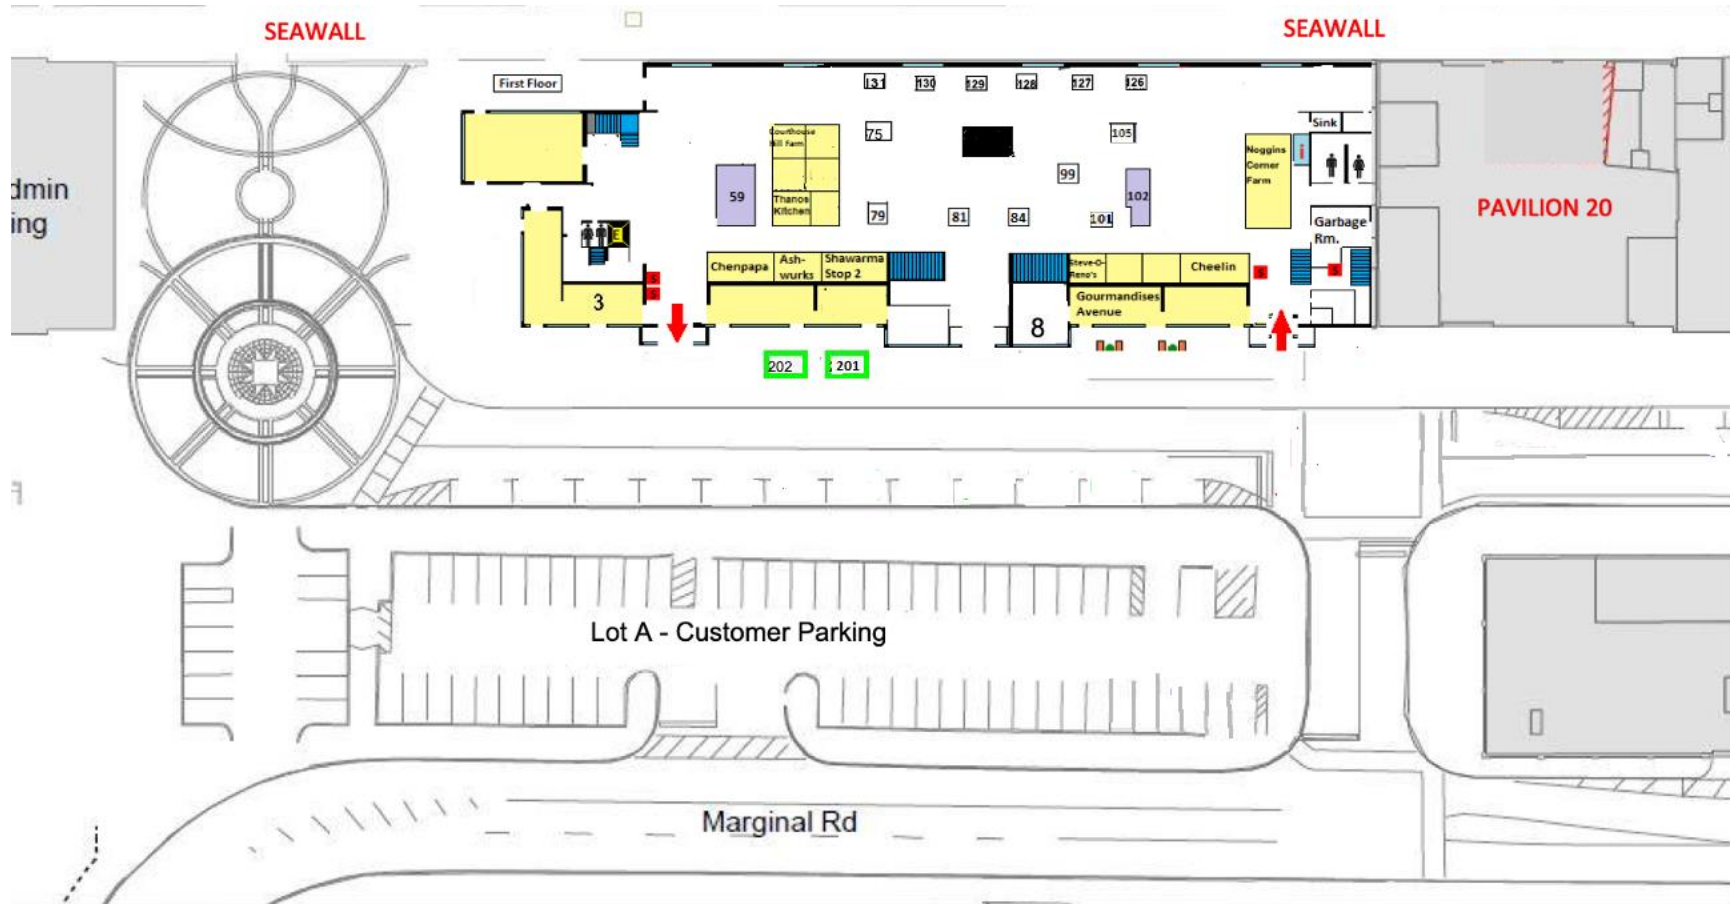

Market Map for Sunday, September 20, 2020

- Fixed Stall Vendors Inside Entrance**
 Ashwurks
 Cheelin'
 Chenpapa
 Courthouse Hill Farm
 Noggins Corner Farm
 Shawarma Stop
 Thanos' Kitchen
- Fixed Stall Vendors Exterior Entrance**
 Gourmandises Avenue Chocolaterie