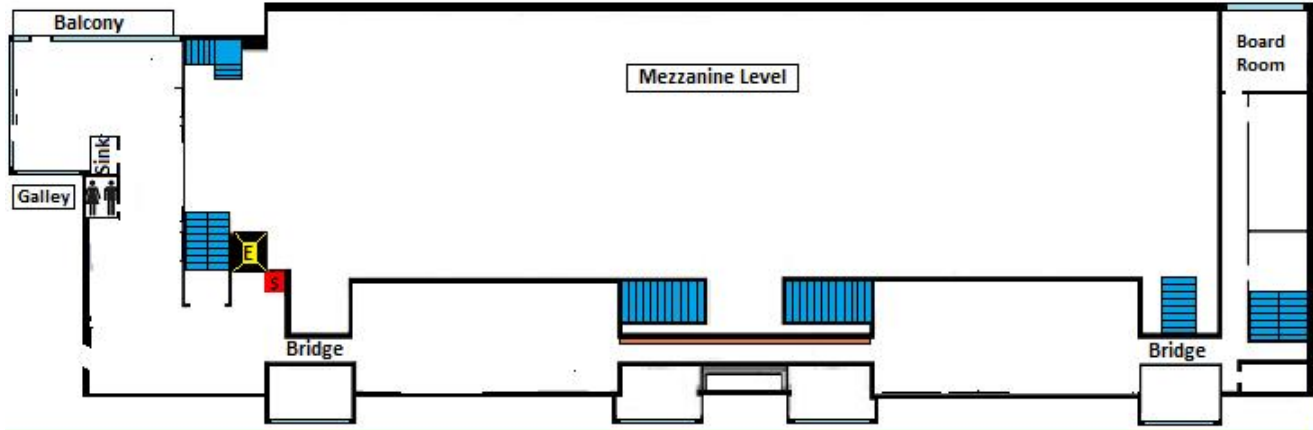

Halifax Seaport Farmers' Market Map

Legend

- 8 foot (White square)
- 5 foot (Light green square)
- Linear feet (Purple square)
- Storefront/Boulevard Tenant (Yellow square)
- Stairs (Blue staircase icon)
- Elevator (Yellow square with 'E')
- Public Seating (Orange square)
- Entry/Exit (Red arrow)
- Washroom (Washroom icon)
- Trees (Green dot)
- Garden (Green square)
- ATM (Red square with 'A')
- Info Booth (Red square with 'i')
- Busker Window Booth Area (Blue circle)